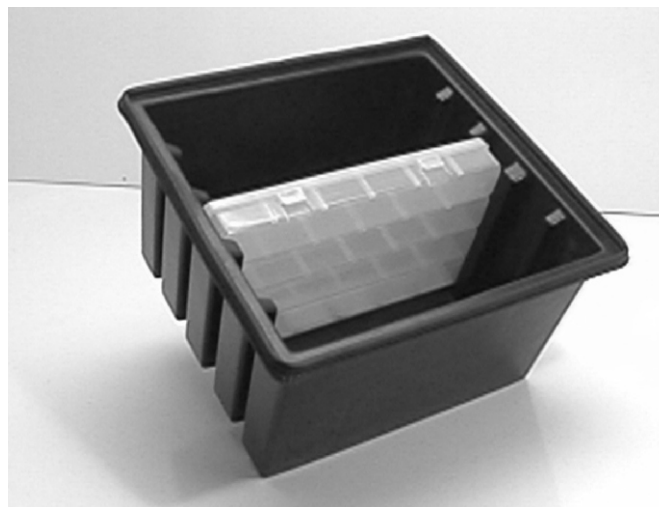

3600 & 3700 Tackle Tray Storage

Three compartment tackle box.
13 1/2" by 9 3/4" by 9 1/2" deep

Two compartment tackle box.
Holds plastic lure trays, designed
for in-console or portable use.
14" by 7 1/2" by 9 1/4" deep

2,3,4,& 5 slot drop-in trays accept
3600 and 3700 Plano tackle boxes.

New two compartment tackle tray
with lockable storage area.