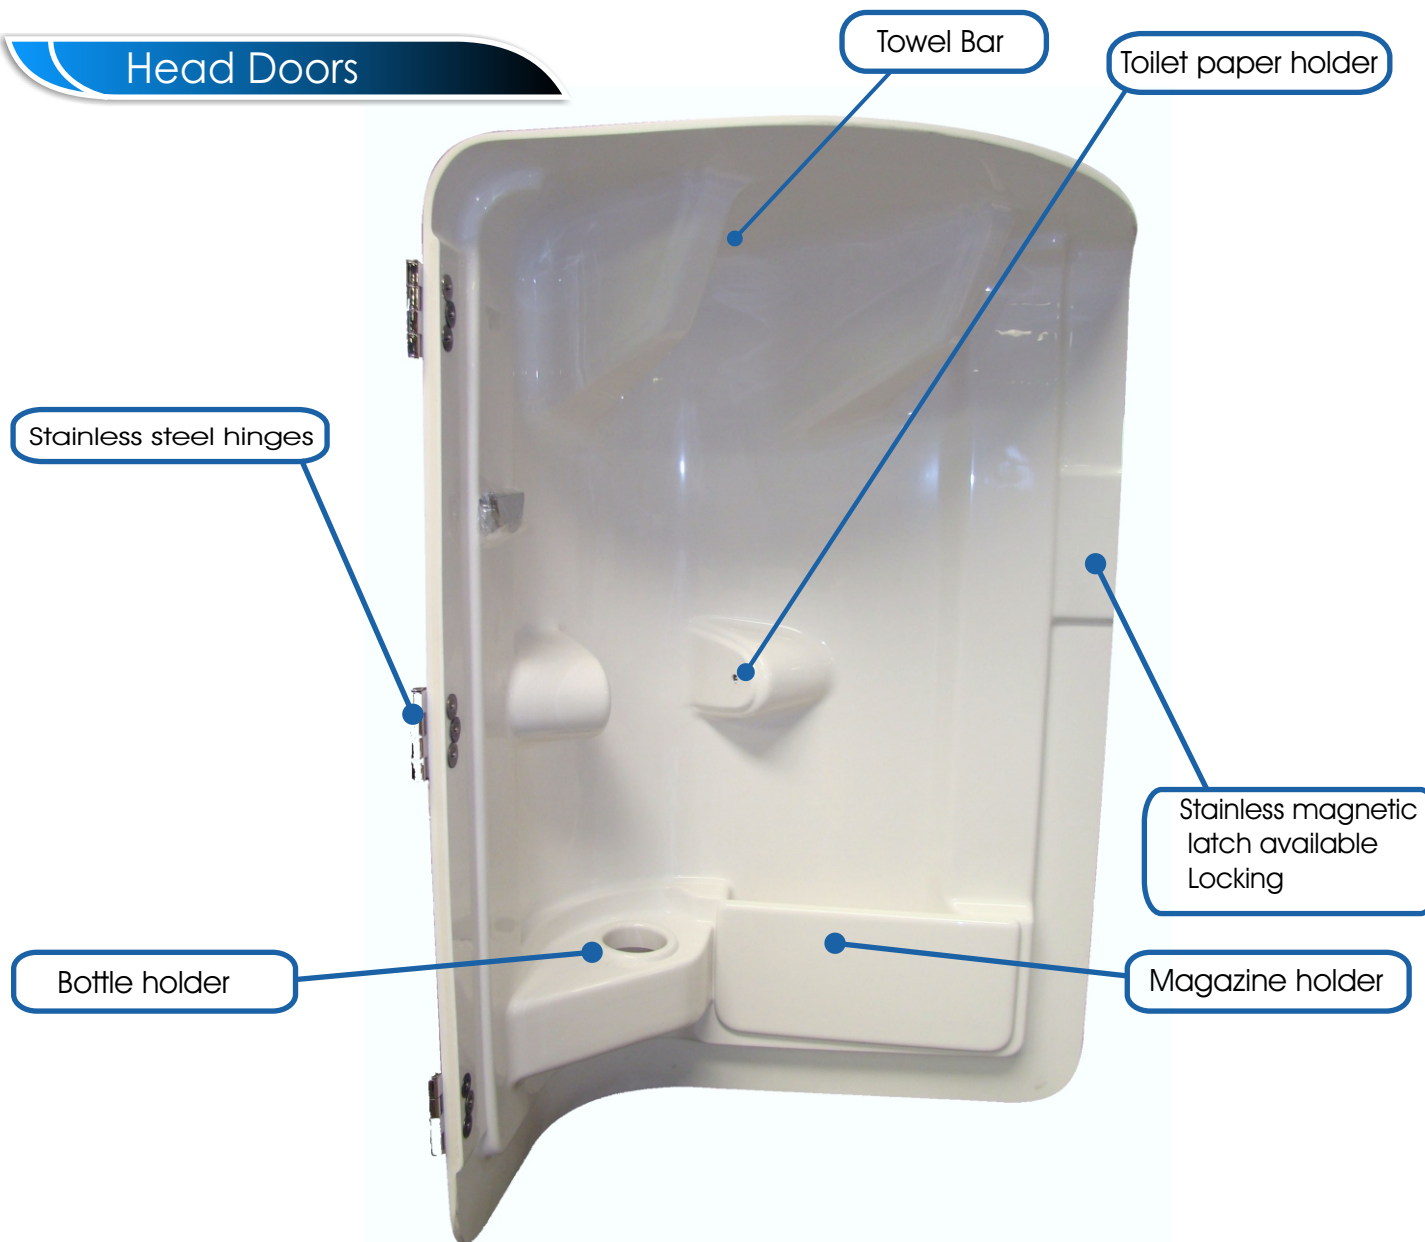

Head Doors

Completely assembled unit. Ready to install. This product has an attractive gel coat match finish on both sides. Doors can be custom tooled to fit your boat.